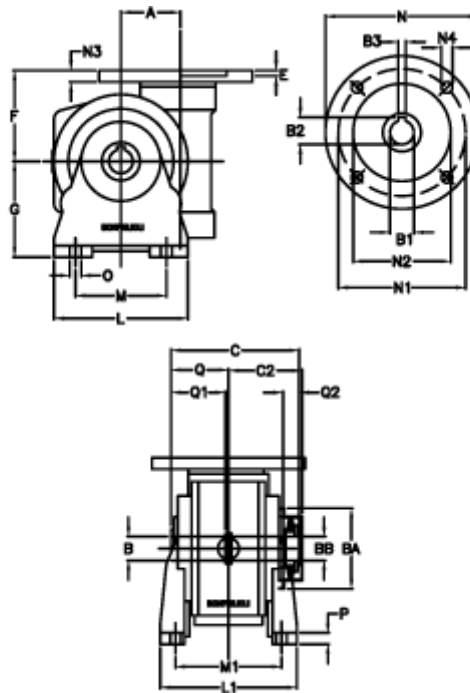

Data Sheet

Article number: 390204902833236
 Description: Worm Gear with Torque Limiter
 VF 49-L2-V-28 P80B5

Measures

a = 49.50	C2 = 63,5	M1 = 98.5	Q = 51.0
B = 25	Description = VF 49V-xx-80B14	N = 120	Q1 = 41
B1 E7 = 19	E = 3.0	N1 = 100	Q2 = 15
B2 = 21.8	F = 70	N2 = 80	
B3 H9 = 6	g = 82	N3 = 10.0	
BA = 63	L = 110	N4 = 7	
BB H7 = 14	L1 = 124.0	O = 8.5	
C = 105	m = 63	P = 12	